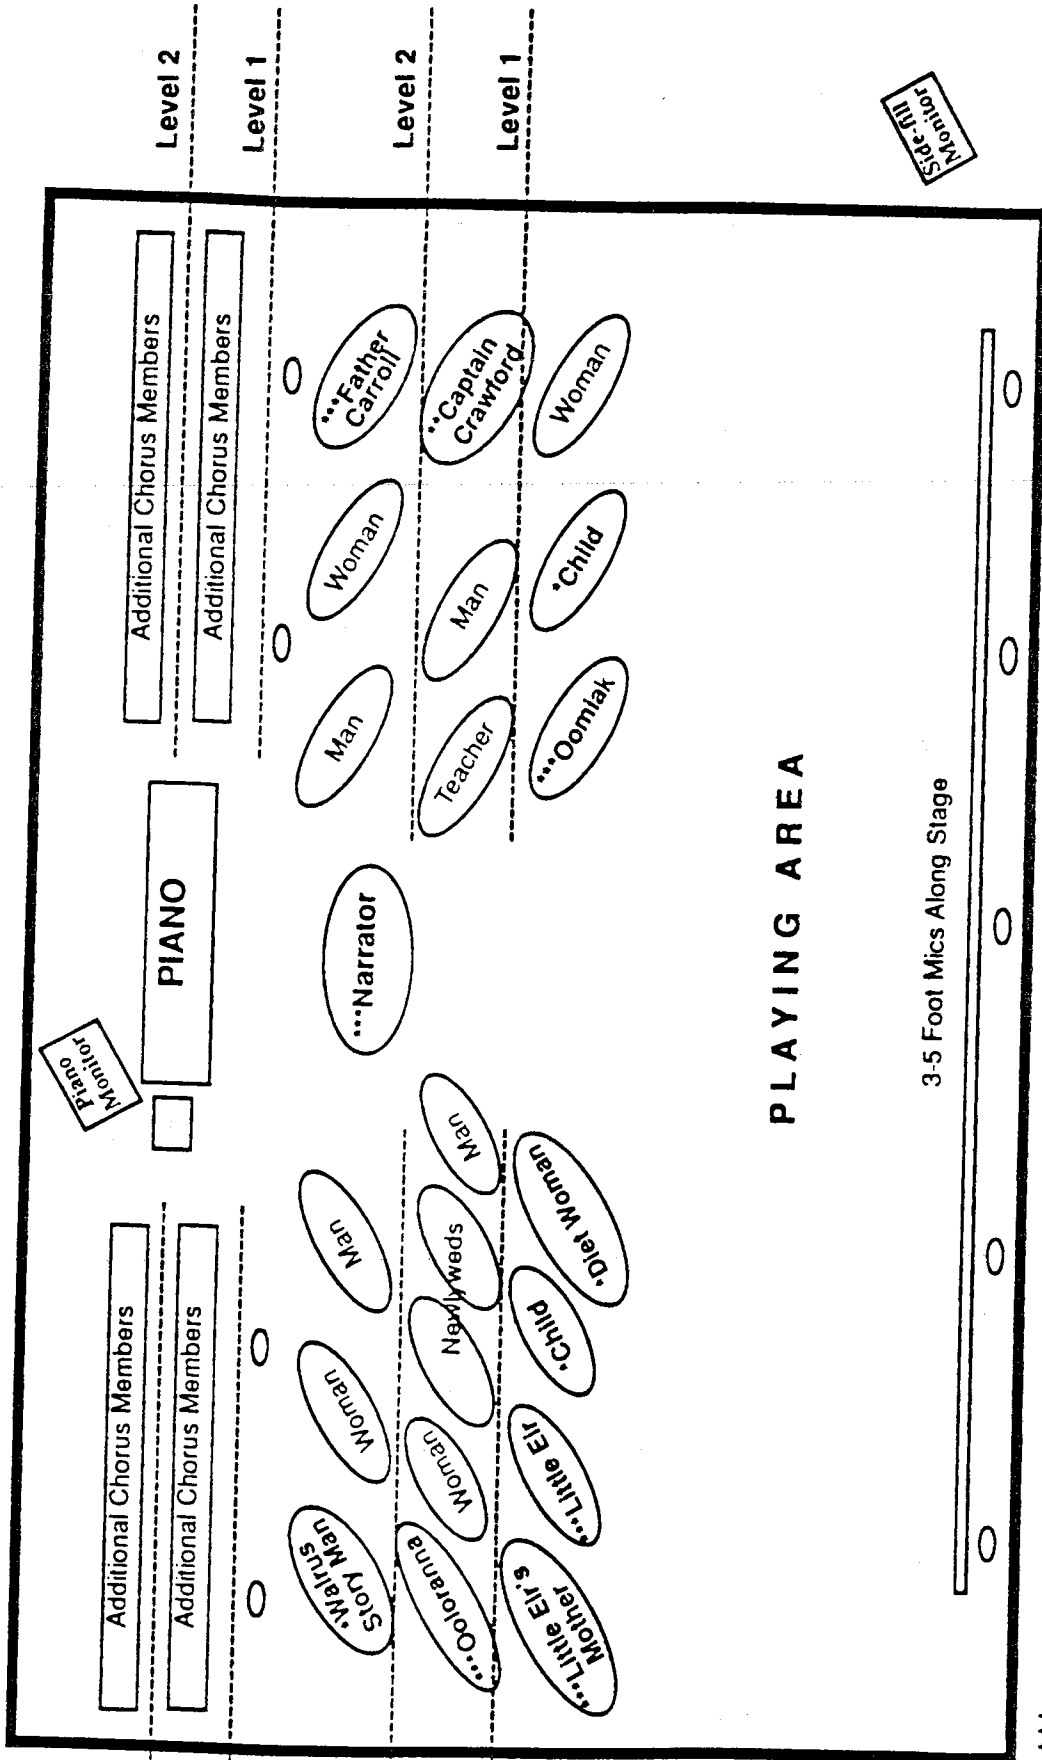

# KING ISLAND CHRISTMAS STAGE SET-UP

Playing area: Minimum 24' x 18' deep  
 4 Sets of 2 and 4 foot risers with lip on backs

- \*\*\* BODY MICS NEEDED
- \* BODY MICS PREFERRED
- ADDITIONAL MICS

Ooloranna, Little Eir's Mother and other soloists should step into the playing area for their solo numbers.