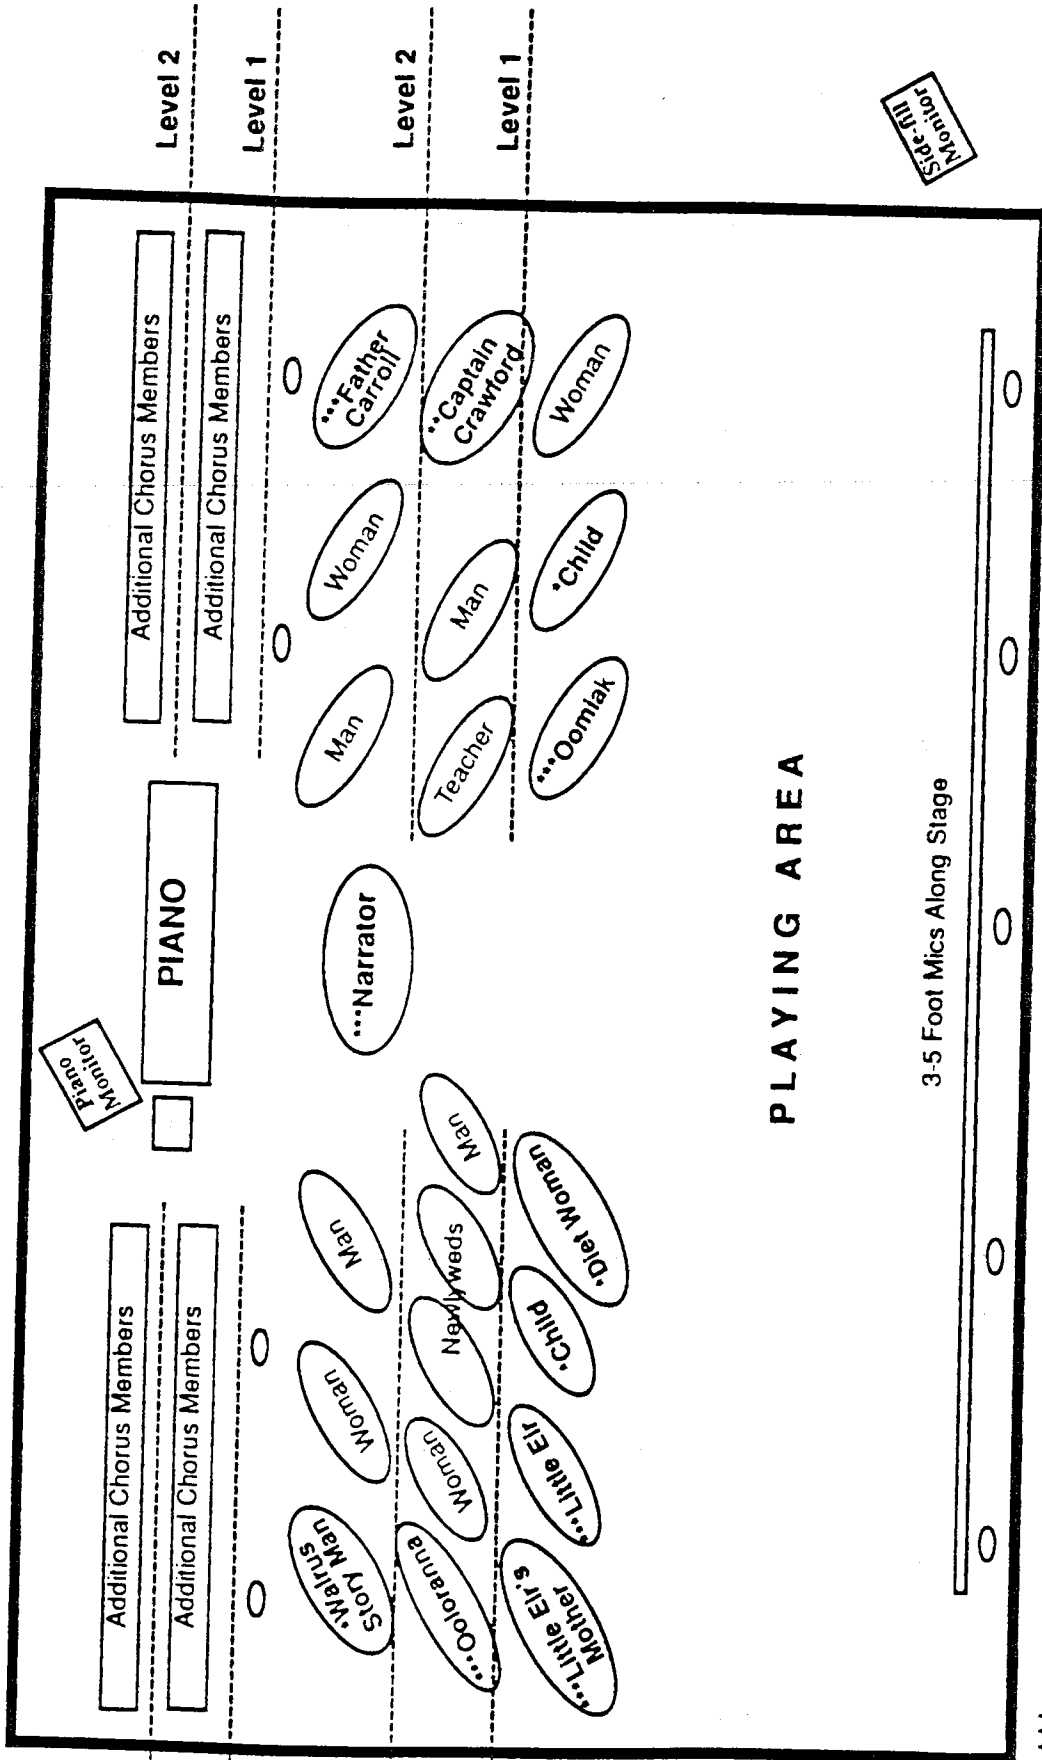

KING ISLAND CHRISTMAS STAGE SET-UP

Playing area: Minimum 24' x 18' deep
 4 Sets of 2 and 4 foot risers with lip on backs

- *** BODY MICS NEEDED
- * BODY MICS PREFERRED
- ADDITIONAL MICS

Ooloranna, Little Eir's Mother and other soloists should step into the playing area for their solo numbers.